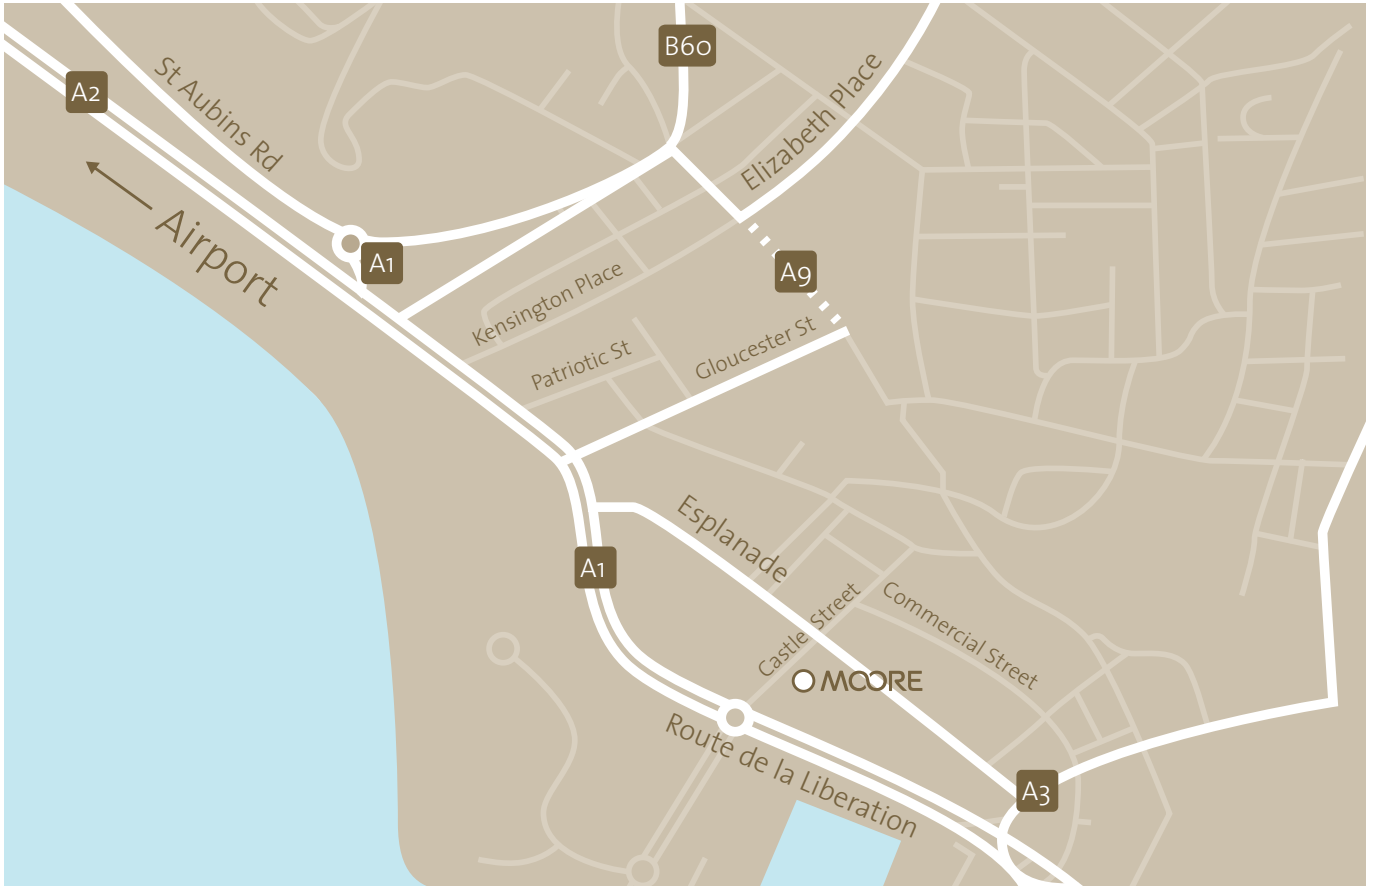

How to get to us

Travelling from the airport

The easiest way to travel from the airport to Moore would be by taxi. There is a dedicated taxi rank adjacent to the arrivals hall (follow the directional signs after you clear Customs). There are four fixed tariff rates depending on the time and day that the taxi is required.

The approximate cost of a one-way fare into St Helier is £15.

Moore Management Limited
Ground Floor
Liberation House Castle Street
St Helier JE2 3AT

T +44 (0)1534 822 500
F +44 (0)1534 616 900
E enquiry@mooremanagement.com
W www.mooremanagement.com